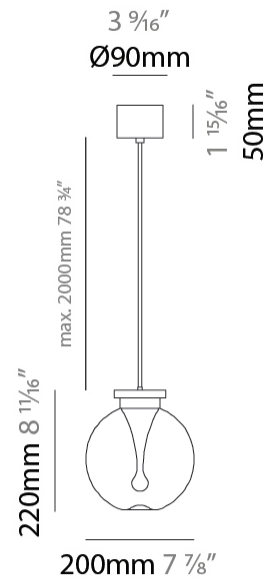

1. To build a product code in our configurator select the specify button on the base model # product page
2. To build a manual product code on this datasheet choose from the options listed below in blue font and add the suffix to the base model #

GENERAL

Series: La Stilla
Subseries: La Stilla Monopoint
Brand: Cangini & Tucci
Division: Design
Mounting Type: Suspension
Mounting Location: Ceiling
Subcategory: Pendant

PHYSICAL

Shape: Sphere
Diameter (mm): 200
Diameter (in): 7 7/8
Height (mm): 220
Height (in): 8 11/16
Max. Overall Height (mm): 2220
Max. Overall Height (in): 86 5/8
Light Distribution: Omnidirectional
Diffuser: Glass - Opal
Fixture Finish: [AMB](#) / [GRN](#) / [PNK](#) / [RUB](#) / [SKB](#) / [SMK](#) / [TOB](#) / [TRA](#)
Holder Finish: [CHR](#) / [MWH](#) / [MBK](#) / [BCR](#)
Fixture Material: Glass / Metal
Cable Details: 2000mm / 78 3/4" Transparent Cable
Upon Request: Finishes - Pearl Gold

ELECTRICAL

Lamp Type: LED
Input Wattage (W): 8.4
Dimming: Non-Dimming / Phase Dimming (120vac Only)
Driver Included: Yes
Driver Location: Integrated
Driver Type: Constant Current - 120Vac
Driver Class: Class 2
Input Voltage (V): 120
Constant Current (MA): 350mA
Upon Request: 0-10V Dimming

LED

Color Temperature (°K): [2700](#) / [3000](#)
Nominal Lumen (lm): 1202
CRI: >95 CRI
Lamp Life (hrs): 50000

OPTICAL

RATINGS AND CERTIFICATIONS

Certified By: Certified for North American Standards
IP rating: IP20

PROJECT
TYPE
SPECIFIER
QUANTITY
DATE