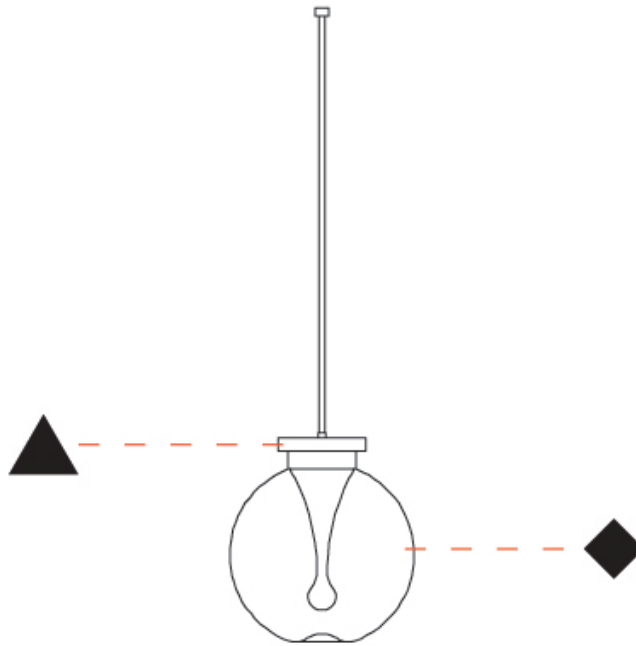

LA STILLA MODULAR SYSTEM SUSPENSION

D141260-

PROJECT _____

TYPE _____

SPECIFIER _____

QUANTITY _____

DATE _____

D