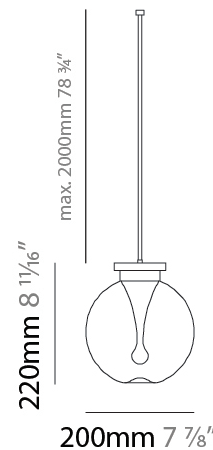

GENERAL

Series: La Stilla
 Subseries: La Stilla Monopoint
 Brand: Cangini & Tucci
 Division: Design
 Mounting Type: Suspension
 Mounting Location: Ceiling
 Subcategory: Pendant

PHYSICAL

Shape: Sphere
 Diameter (mm): 200
 Diameter (in): 7 7/8
 Height (mm): 220
 Height (in): 8 11/16
 Max. Overall Height (mm): 2220
 Max. Overall Height (in): 86 5/8
 Light Distribution: Omnidirectional
 Diffuser: Glass - Opal
 Fixture Finish: [AMB](#) / [GRN](#) / [PNK](#) / [RUB](#) / [SKB](#) / [SMK](#) / [TOB](#) / [TRA](#)
 Holder Finish: [CHR](#) / [MWH](#) / [MBK](#) / [BCR](#)
 Fixture Material: Glass / Metal
 Cable Details: 2000mm / 78 3/4" Transparent Cable
 Upon Request: Finishes - Pearl Gold

LED

Color Temperature (°K): [2700](#) / [3000](#)
 Nominal Lumen (lm): 1202
 CRI: >95 CRI
 Lamp Life (hrs): 50000

OPTICAL

RATINGS AND CERTIFICATIONS

Certified By: Certified for North American Standards
 IP rating: IP20

GENERAL

Series: La Stilla
 Subseries: La Stilla Modular System
 Brand: Cangini & Tucci
 Division: Design
 Mounting Type: Suspension
 Mounting Location: Ceiling
 Subcategory: Pendant

PHYSICAL

Shape: Sphere
 Diameter (mm): 200
 Diameter (in): 7 7/8
 Height (mm): 220
 Height (in): 8 11/16
 Max. Overall Height (mm): 2220
 Max. Overall Height (in): 86 5/8
 Light Distribution: Omnidirectional
 Diffuser: Glass - Opal
 Fixture Finish: [AMB / GRN / PNK / RUB / SKB / SMK / TOB / TRA](#)
 Holder Finish: [CHR / MWH / MBK / BCR](#)
 Fixture Material: Glass / Metal
 Cable Details: 2000mm / 78 3/4" Transparent Cable
 Upon Request: Finishes - Pearl Gold

LED

Color Temperature (°K): [2700 / 3000](#)
 Nominal Lumen (lm): 1202
 CRI: >95 CRI
 Lamp Life (hrs): 50000

OPTICAL

RATINGS AND CERTIFICATIONS

Certified By: Certified for North American Standards
 IP rating: IP20